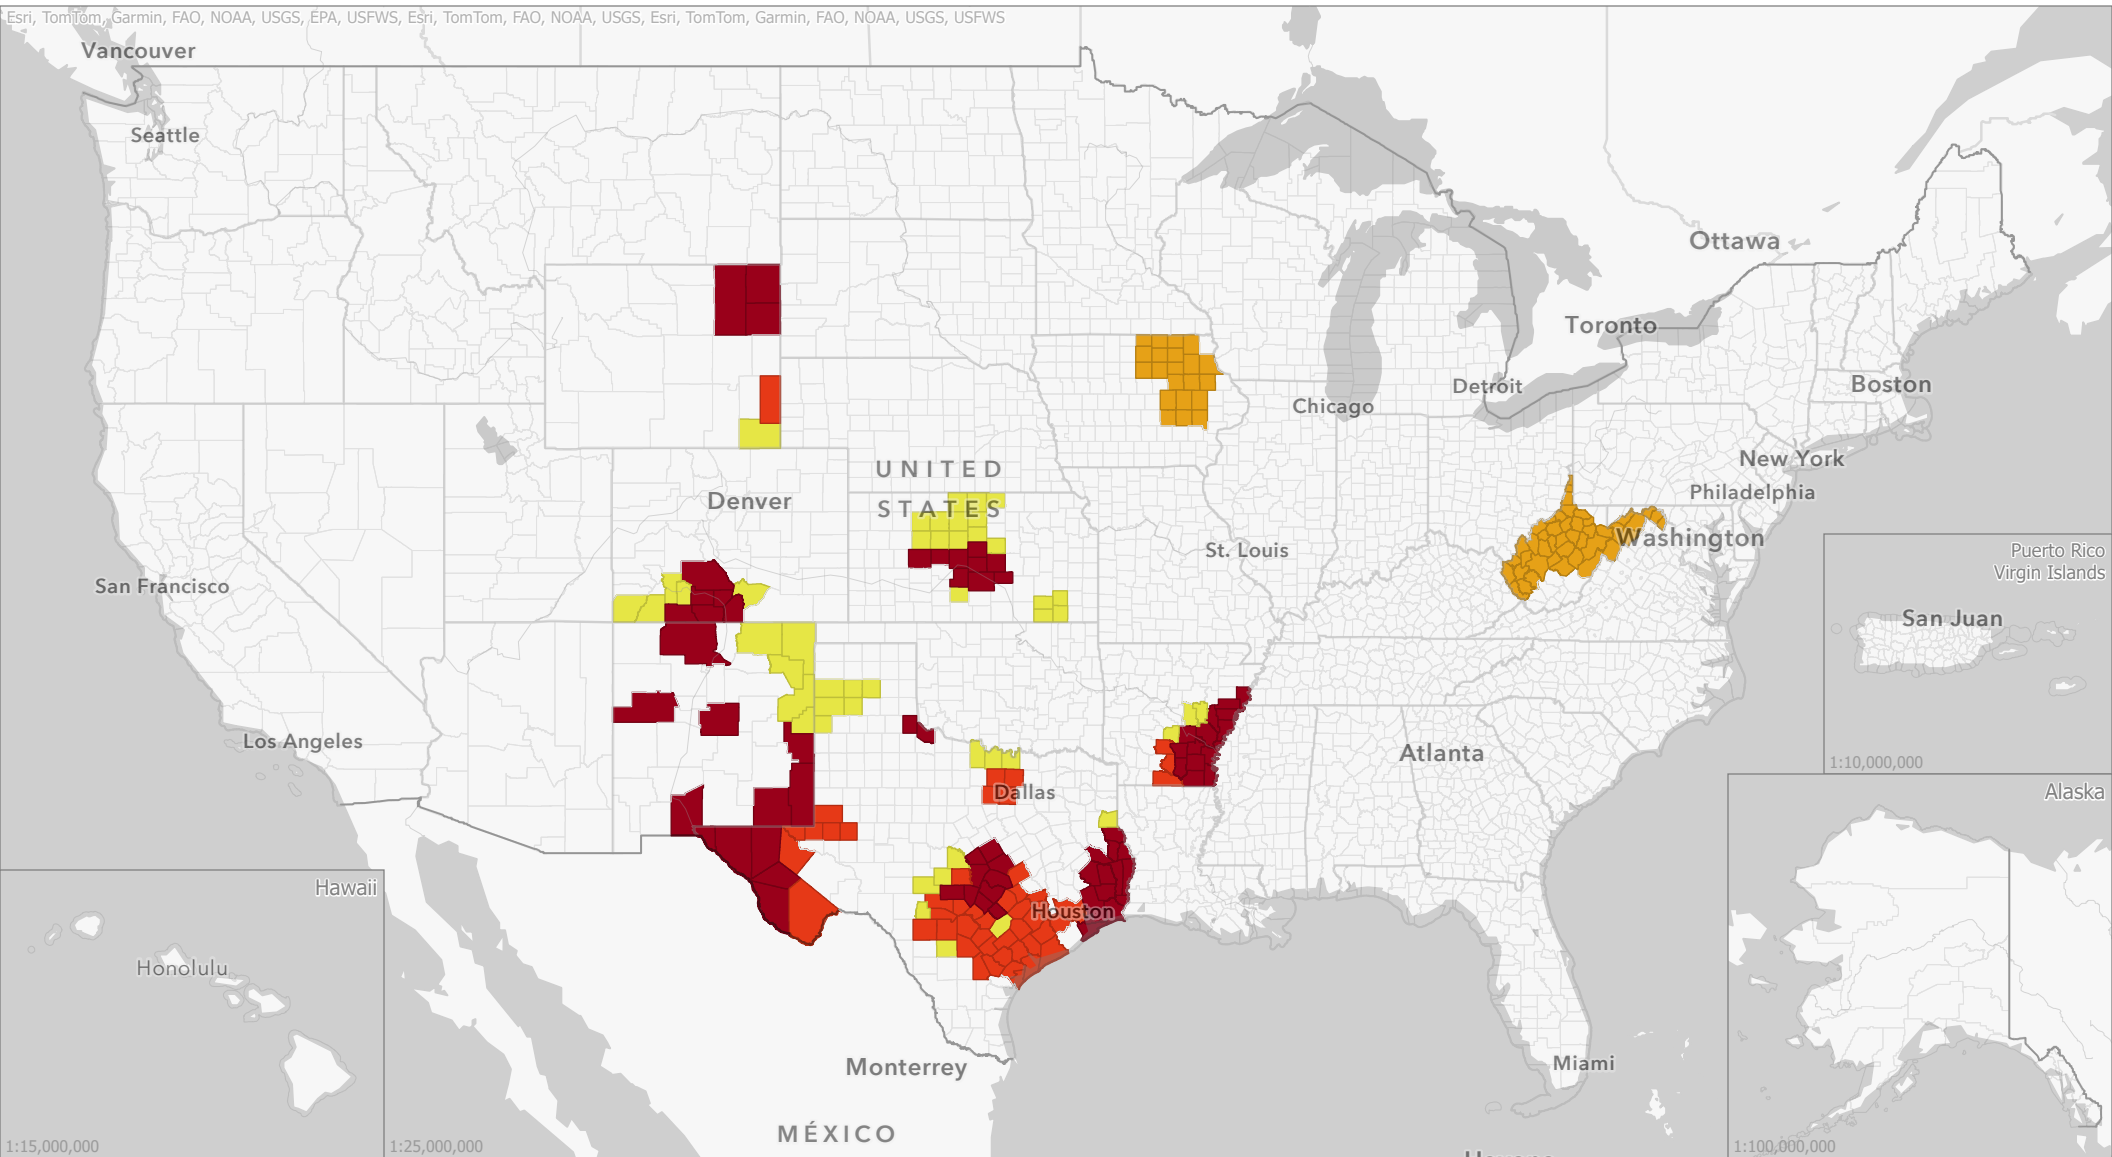

Livestock Forage Program

Short Season Small Grains - 2024 Program Year

Eligible County Payment Months

Data updated
October 03, 2024